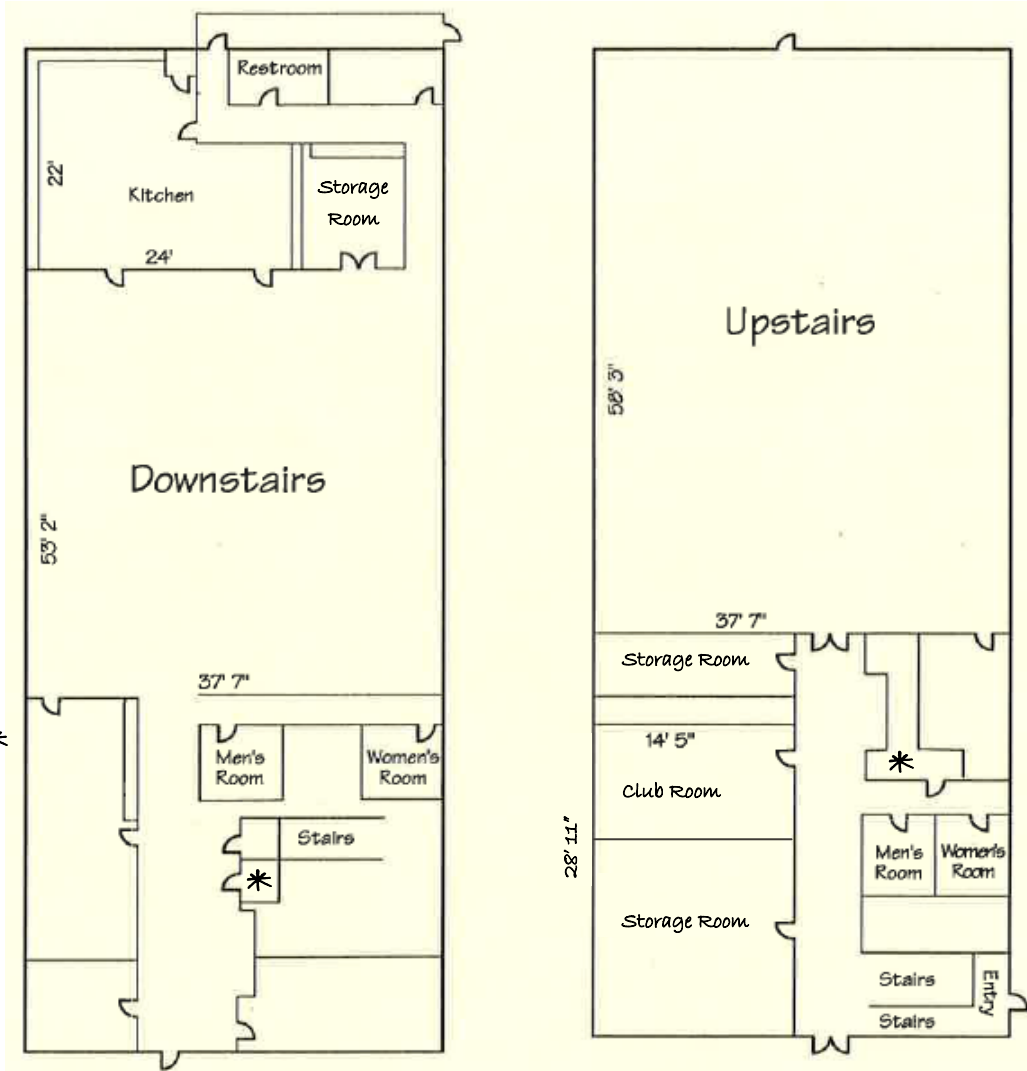

Prices for upstairs OR downstairs

(Whole building = double \$)

Deposit: \$250.00

1st 2 Hours: \$150.00

Additional Hours: \$25.00 each

Guest Wifi:

Log-In: guest

Password: top81526

PALISADE VETERAN'S MEMORIAL COMMUNITY CENTER

120 W 8TH STREET

PO Box 128

PALISADE, CO 81526

(970) 464-5602 (AFTER HOURS: 970-985-1916)

Downstairs Room:
2,006 Square Feet

Ceiling Height:
8 Feet

Full Commercial Kitchen:
84 Square Feet

Janitor's Closet = *

Upstairs Room:
2,198 Square Feet

Ceiling Height:
15 Feet

Downstairs: 175 Maximum Capacity
85-90 Comfortable Capacity with Tables and Chairs

Available With Rental

<u>Tables</u>	<u>Chairs</u>
• 20 8'X30" (Up to 10 People)	• 90 Padded
• 5 6'X30" (Up to 8 People)	
• 2 6' Round (Up to 8 People)	
• 5 5' Round (Up to 6 People)	

Upstairs: 315 Maximum Capacity
150-160 Comfortable Capacity with Tables and Chairs

Available With Rental

<u>Tables</u>	<u>Chairs</u>
• 20 8'X30" (Up to 10 People)	• 90 Padded
• 5 6'X30" (Up to 8 People)	
• 2 6' Round (Up to 8 People)	
• 5 5' Round (Up to 6 People)	